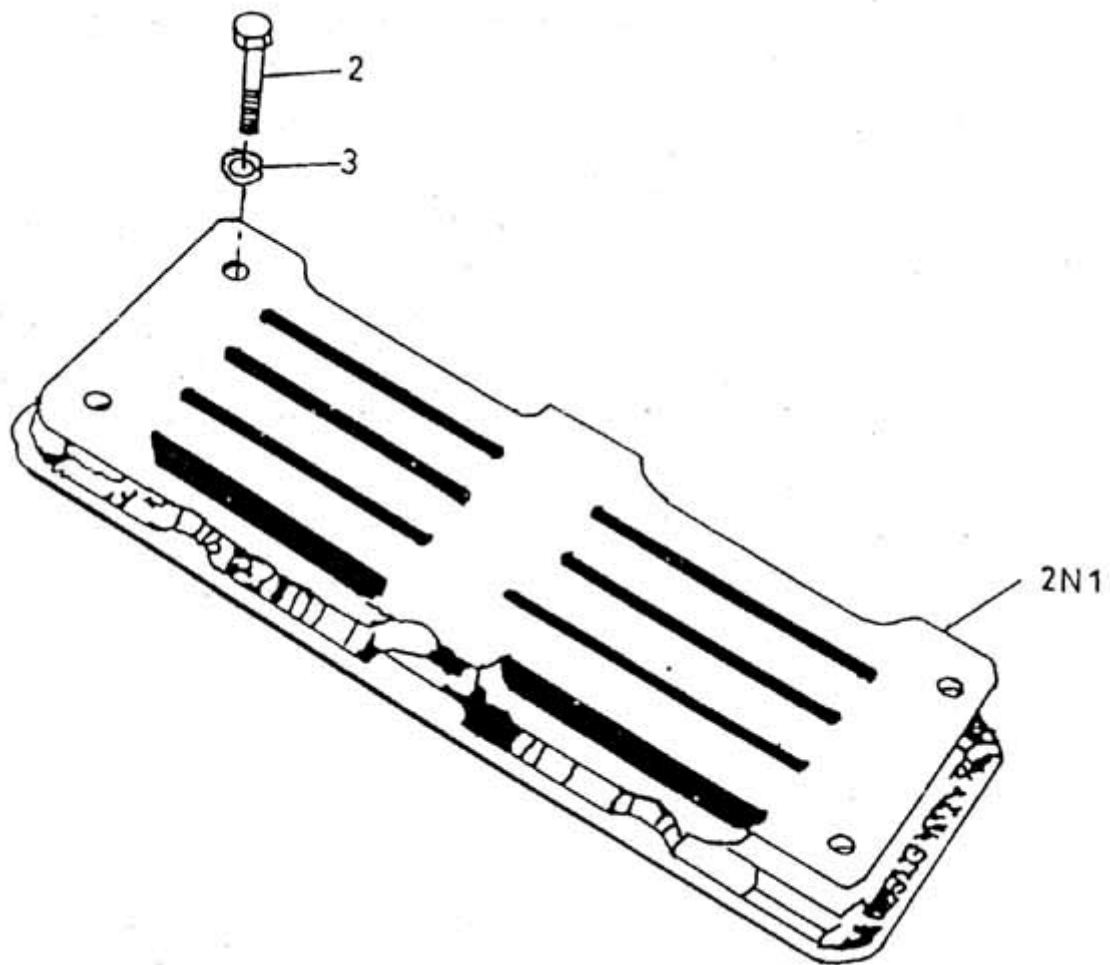

23. ASSEMBLY VALVE DISCHARGE - MODEL 8 x 7 NL

All manufacturer's names, numbers, photos, product description and/or part numbers are used for reference purposes only & it is not implied that any part listed is the product of these manufacturers. Since Approvement are made from time to time, the illustration and specifications are subject to change without notice.

23. ASSEMBLY VALVE DISCHARGE - MODEL 8 x 7 NL

No.	Description	Ref Part No.	QTY
–	Assembly Valve Discharge	70265277	–
2N1	– Valve Discharge	70264288	1
2	– Cap Screw Hex Head 1/4" X 1-1/4"	95434734	6
3	– Washer Lock 1/4"	95081873	6